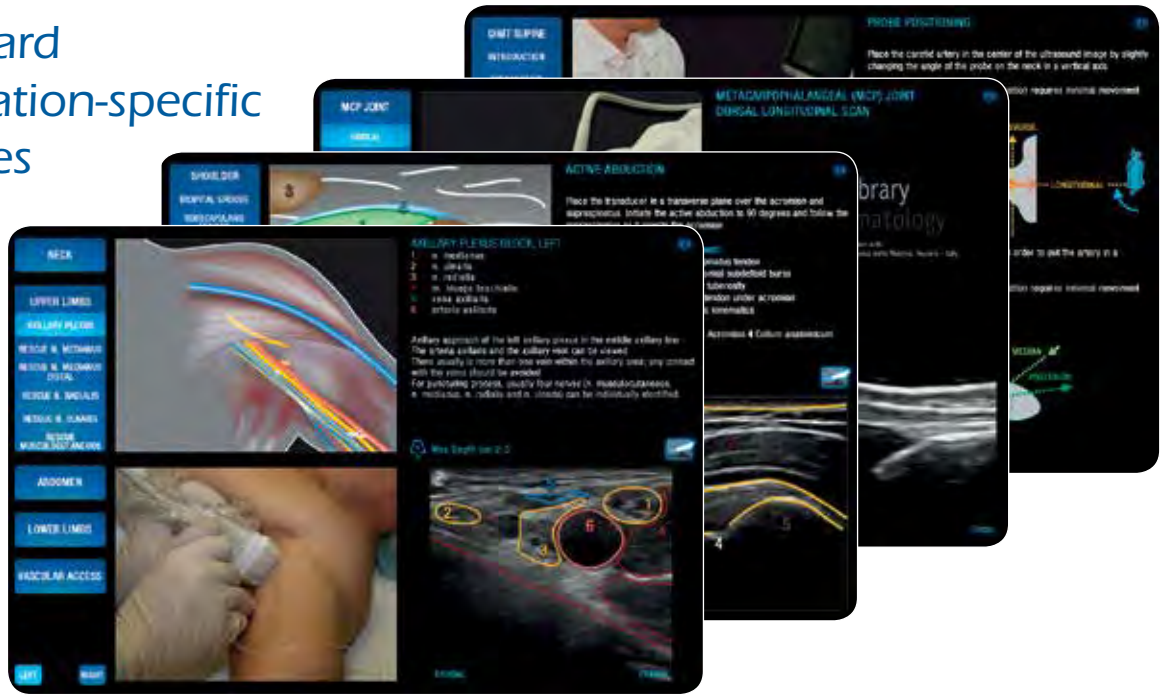

Education

MyLibrary

On-board
Application-specific
Libraries

MyLibrary is an innovative application dedicated tool integrated in the MyLabOne for users' reference, which includes anatomical atlas and "How to do" reference images.

Education is a very sensitive and important subject, especially in those applications where ultrasound has been more recently acquired as technology to support the procedures.

Esaote understands this necessity and is convinced that educational support has to be easy and fast for any user.

To satisfy the operator's needs the MyLibrary has been integrated in the MyLabOne, so users can instantly and easily have access to a fast, thorough and application specific educational environment.

Education